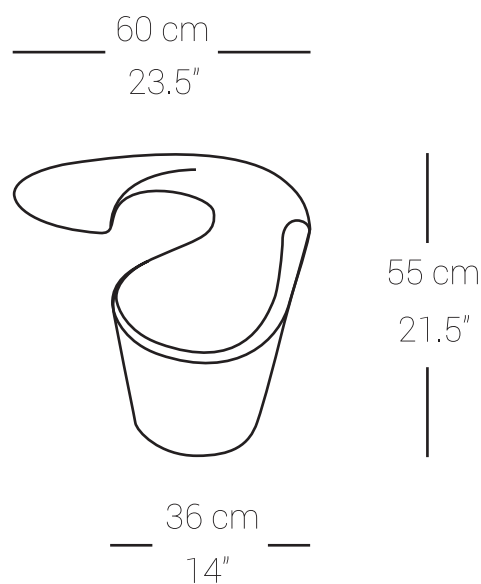

Pant. 5285c

Fuchsia **V04**

Ral 4010

Pant. 7424c

PET / Polyethylene _ rotation molded

100% recyclable thermoplastic

Divina PET

Divina KID