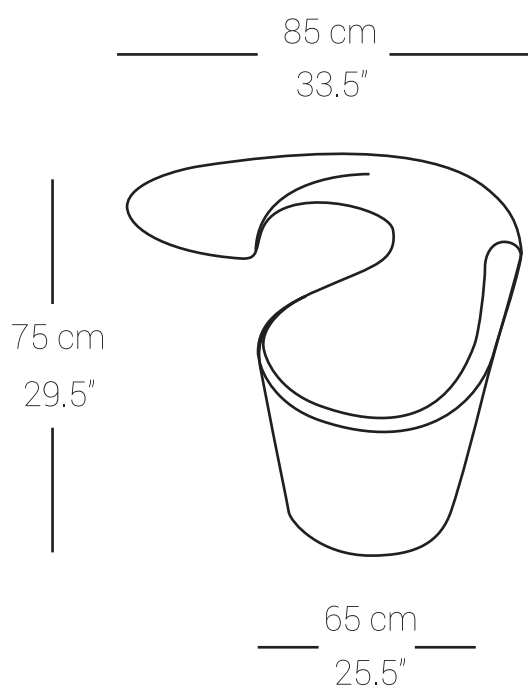

Pant. 5285c

Fuchsia **V04**

Ral 4010

Pant. 7424c

PET / Polyethylene _ rotation molded

100% recyclable thermoplastic

Divina PET

Divina KID