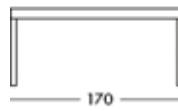

OHM / PIGRECO

Design: EMMANUEL BABLED

Poltroncina realizzata in polietilene stampato in rotazionale e disponibile in 10 colori. Basamento in trafilato di acciaio smaltato alluminio o cromato lucido. Puntali in PVC trasparente. La seduta puo' essere imbottita e rivestita nei tessuti o pelli di campionario. Il rivestimento non è sfoderabile.
Tavolo da pranzo in varie lunghezze con possibilità di allungamento di 50 cm. Il piano è in poliuretano strutturale laccato nei colori di campionario, la base è in massello di rovere nelle varie finiture di campionario e tubolari di acciaio. È possibile applicare una o più cassettiere sotto al piano per trasformare il tavolo in una pratica ed elegante scrivania.

Small armchair with rotomoulded seat available in 10 different colours. Basement in aluminium enamelled hot-draw steel rod. Available also the chrome finishing. Tips in clear PVC. The seat can also be upholstered and covered with fabric or leather of our range. The final cover cannot be taken off.
Dining table in different length and possibility of extending the length for cm.50. The top is in structural polyurethane lacquered in the colours of our range, the base is in solid oak in the finishing of our range and steel tube. It is also possible to fix one or more chest of drawers under the top to change the table into an elegant and easy writing desk.

Felicerossi

T +39 0294 752408   www.felicerossi.it   mail@felicerossi.it