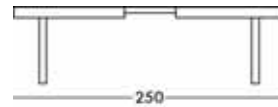

OHM / PIGRECO

Design: EMMANUEL BABLED

Poltroncina realizzata in polietilene stampato in rotazionale e disponibile in 10 colori. Basamento in trafilato di acciaio smaltato alluminio o cromato lucido. Puntali in PVC trasparente. La seduta puo' essere imbottita e rivestita nei tessuti o pelli di campionario. Il rivestimento non è sfoderabile.
Tavolo da pranzo in varie lunghezze con possibilità di allungamento di 50 cm. Il piano è in poliuretano strutturale laccato nei colori di campionario, la base è in massello di rovere nelle varie finiture di campionario e tubolari di acciaio. È possibile applicare una o più cassettiere sotto al piano per trasformare il tavolo in una pratica ed elegante scrivania.

Small armchair with rotomoulded seat available in 10 different colours. Basement in aluminium enamelled hot-draw steel rod. Available also the chrome finishing. Tips in clear PVC. The seat can also be upholstered and covered with fabric or leather of our range. The final cover cannot be taken off.
Dining table in different length and possibility of extending the length for cm.50. The top is in structural polyurethane lacquered in the colours of our range, the base is in solid oak in the finishing of our range and steel tube. It is also possible to fix one or more chest of drawers under the top to change the table into an elegant and easy writing desk.

Felicerossi

T +39 0294 752408   www.felicerossi.it   mail@felicerossi.it