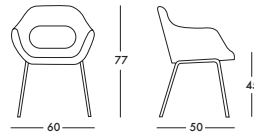

OHM / PIGRECO

Design: EMMANUEL BABLED

Poltroncina realizzata in polietilene stampato in rotazionale e disponibile in 10 colori. Basamento in trafilato di acciaio smaltato alluminio o cromato lucido. Puntali in PVC trasparente. La seduta puo' essere imbottita e rivestita nei tessuti o pelli di campionario. Il rivestimento non è sfoderabile.
Tavolo da pranzo in varie lunghezze con possibilità di allungamento di 50 cm. Il piano è in poliuretano strutturale laccato nei colori di campionario, la base è in massello di rovere nelle varie finiture di campionario e tubolari di acciaio. È possibile applicare una o più cassettiere sotto al piano per trasformare il tavolo in una pratica ed elegante scrivania.

Small armchair with rotomoulded seat available in 10 different colours. Basement in aluminium enamelled hot-draw steel rod. Available also the chrome finishing. Tips in clear PVC. The seat can also be upholstered and covered with fabric or leather of our range. The final cover cannot be taken off.
Dining table in different length and possibility of extending the length for cm.50. The top is in structural polyurethane lacquered in the colours of our range, the base is in solid oak in the finishing of our range and steel tube. It is also possible to fix one or more chest of drawers under the top to change the table into an elegant and easy writing desk.

Felicerossi

T +39 0294 752408   www.felicerossi.it   mail@felicerossi.it