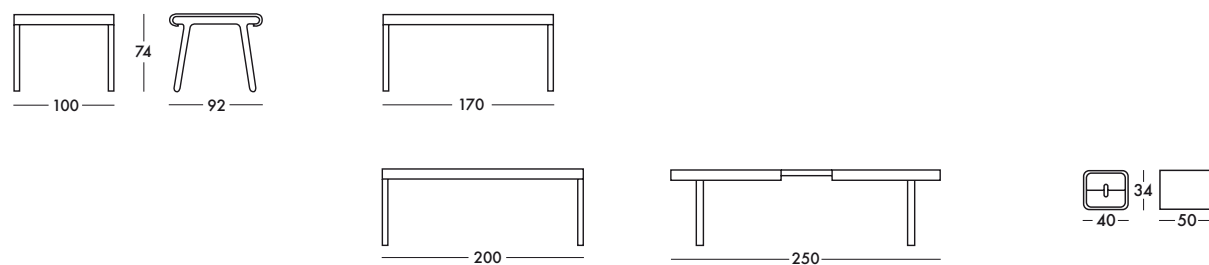

PIGRECO

Design: EMMANUEL BABLED in cooperation with FILIPPO PROTASONI

Tavolo da pranzo in varie lunghezze con possibilità di allungamento di 50 cm. Il piano è in poliuretano strutturale laccato nei colori di campionario, la base è in massello di rovere nelle varie finiture di campionario e tubolari di acciaio. È possibile applicare una o più cassettiere sotto al piano per trasformare il tavolo in una pratica ed elegante scrivania.

Dining table in different length and possibility of extending the length for cm.50. The top is in structural polyurethane lacquered in the colours of our range, the base is in solid oak in the finishing of our range and steel tube. It is also possible to fix one or more chest of drawers under the top to change the table into an elegant and easy writing desk.

Felicerossi

T +39 0294 752408 www.felicerossi.it mail@felicerossi.it